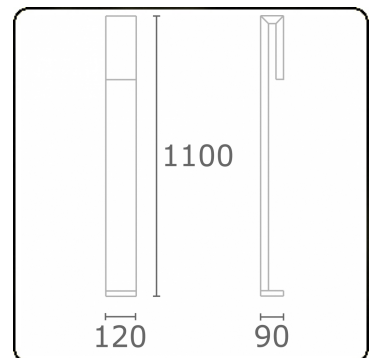

**Clip**  
35.17000-9905

**Fixture details**

Mounting	Ground
Light emission	Direct
Fitting cover	Sandblasted glass
Protection rate	IP 65
Housing	Aluminium
Finish	RAL 9011 graphite black textured
Certificates	CE, ISO 9001

**Electric details**

Protection class	I
Supply	230V
Control gear box	Current driver

**Lamp details**

Lamptype	LED 3000K
Wattage	6W
Gross luminous flux	610
Luminaire power	8W
Number	1
Lifetime LED module	L80/B10 = 50000h
Color tolerance	MacAdam 3
CRI	85

**Photometric details**

CIE Fluxcode	63 88 97 96 38
--------------	----------------

**Remarks**

Clip 1100mm

**ENERGY**

Verrijgbaar op aanvraag.

Disponible sur demande.

Available on request.