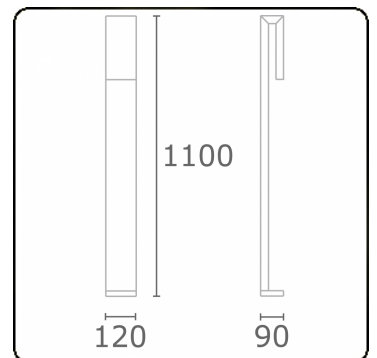

Clip
35.17000-9905

Fixture details

Mounting	Ground
Light emission	Direct
Fitting cover	Sandblasted glass
Protection rate	IP 65
Housing	Aluminium
Finish	RAL 9011 graphite black textured
Certificates	CE, ISO 9001

Electric details

Protection class	I
Supply	230V
Control gear box	Current driver

Lamp details

Lamptype	LED 3000K
Wattage	6W
Gross luminous flux	610
Luminaire power	8W
Number	1
Lifetime LED module	L80/B10 = 50000h
Color tolerance	MacAdam 3
CRI	85

Photometric details

CIE Fluxcode	63 88 97 96 38
--------------	----------------

Remarks

Clip 1100mm

ENERGY

Verrijgbaar op aanvraag.

Disponible sur demande.

Available on request.