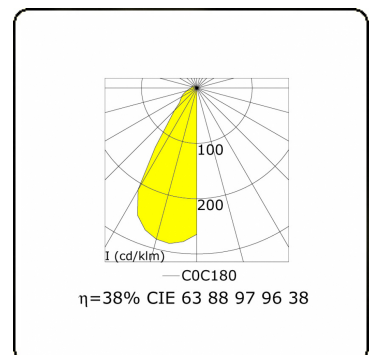

Clip
35.17000-9906

Fixture details

Mounting	Ground
Light emission	Direct
Fitting cover	Sandblasted glass
Protection rate	IP 65
Housing	Aluminium
Finish	RAL 9006 white aluminium textured
Certificates	CE, ISO 9001

Electric details

Protection class	I
Supply	230V
Control gear box	Current driver

Lamp details

Lamptype	LED 3000K
Wattage	6W
Gross luminous flux	610
Luminaire power	8W
Number	1
Lifetime LED module	L80/B10 = 50000h
Color tolerance	MacAdam 3
CRI	85

Photometric details

CIE Fluxcode	63 88 97 96 38
--------------	----------------

Remarks

Clip 1100mm

ENERGY

A
 Verkrijgbaar op aanvraag.
B
 Disponible sur demande.
C
D
 Available on request.
E
F
 Auf Anfrage.
G