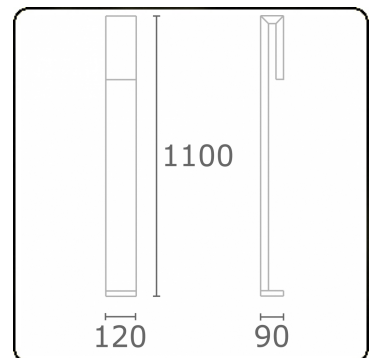

**Clip**  
35.17000-9906

**Fixture details**

Mounting	Ground
Light emission	Direct
Fitting cover	Sandblasted glass
Protection rate	IP 65
Housing	Aluminium
Finish	RAL 9006 white aluminium textured
Certificates	CE, ISO 9001

**Electric details**

Protection class	I
Supply	230V
Control gear box	Current driver

**Lamp details**

Lamptype	LED 3000K
Wattage	6W
Gross luminous flux	610
Luminaire power	8W
Number	1
Lifetime LED module	L80/B10 = 50000h
Color tolerance	MacAdam 3
CRI	85

**Photometric details**

CIE Fluxcode	63 88 97 96 38
--------------	----------------

**Remarks**

Clip 1100mm

**ENERG**

Verkrijgbaar op aanvraag.

Disponible sur demande.

Available on request.