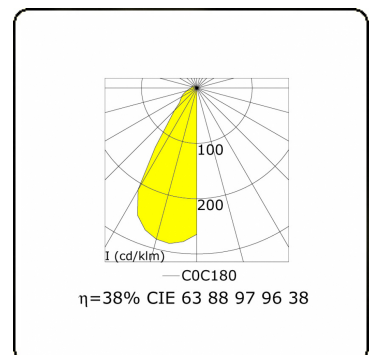

**Clip**  
35.17000-9906

**Fixture details**

Mounting	Ground
Light emission	Direct
Fitting cover	Sandblasted glass
Protection rate	IP 65
Housing	Aluminium
Finish	RAL 9006 white aluminium textured
Certificates	CE, ISO 9001

**Electric details**

Protection class	I
Supply	230V
Control gear box	Current driver

**Lamp details**

Lamptype	LED 3000K
Wattage	6W
Gross luminous flux	610
Luminaire power	8W
Number	1
Lifetime LED module	L80/B10 = 50000h
Color tolerance	MacAdam 3
CRI	85

**Photometric details**

CIE Fluxcode	63 88 97 96 38
--------------	----------------

**Remarks**

Clip 1100mm

**ENERG**

Verkrijgbaar op aanvraag.

Disponible sur demande.

Available on request.