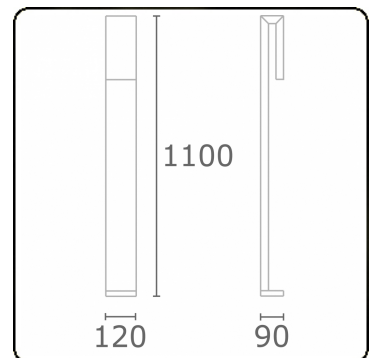

Clip
35.17000-9906

Fixture details

Mounting	Ground
Light emission	Direct
Fitting cover	Sandblasted glass
Protection rate	IP 65
Housing	Aluminium
Finish	RAL 9006 white aluminium textured
Certificates	CE, ISO 9001

Electric details

Protection class	I
Supply	230V
Control gear box	Current driver

Lamp details

Lamptype	LED 3000K
Wattage	6W
Gross luminous flux	610
Luminaire power	8W
Number	1
Lifetime LED module	L80/B10 = 50000h
Color tolerance	MacAdam 3
CRI	85

Photometric details

CIE Fluxcode	63 88 97 96 38
--------------	----------------

Remarks

Clip 1100mm

ENERGY

A
 Verkrijgbaar op aanvraag.
B
 Disponible sur demande.
C
D
 Available on request.
E
F
 Auf Anfrage.
G