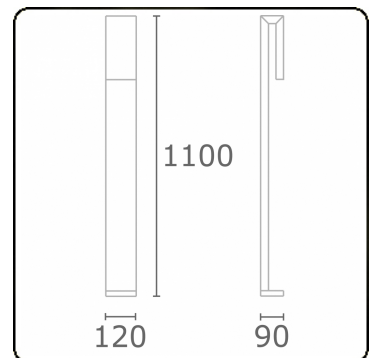

Clip
35.17000-9910

Fixture details

Mounting	Ground
Light emission	Direct
Fitting cover	Sandblasted glass
Protection rate	IP 65
Housing	Aluminium
Finish	RAL 9016 traffic white textured
Certificates	CE, ISO 9001

Electric details

Protection class	I
Supply	230V
Control gear box	Current driver

Lamp details

Lamptype	LED 3000K
Wattage	6W
Gross luminous flux	610
Luminaire power	8W
Number	1
Lifetime LED module	L80/B10 = 50000h
Color tolerance	MacAdam 3
CRI	85

Photometric details

CIE Fluxcode	63 88 97 96 38
--------------	----------------

Remarks

Clip 1100mm

ENERGY

Verkrijgbaar op aanvraag.

Disponible sur demande.

Available on request.