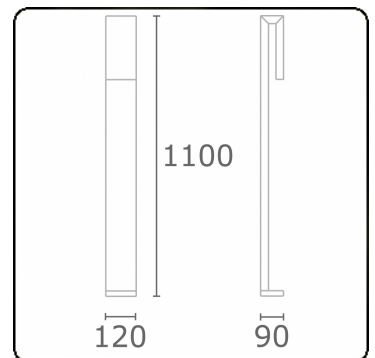

Clip
35.17000-9910

Fixture details

Mounting	Ground
Light emission	Direct
Fitting cover	Sandblasted glass
Protection rate	IP 65
Housing	Aluminium
Finish	RAL 9016 traffic white textured
Certificates	CE, ISO 9001

Electric details

Protection class	I
Supply	230V
Control gear box	Current driver

Lamp details

Lamptype	LED 3000K
Wattage	6W
Gross luminous flux	610
Luminaire power	8W
Number	1
Lifetime LED module	L80/B10 = 50000h
Color tolerance	MacAdam 3
CRI	85

Photometric details

CIE Fluxcode	63 88 97 96 38
--------------	----------------

Remarks

Clip 1100mm

ENERGY

Verrijgbaar op aanvraag.

Disponible sur demande.

Available on request.