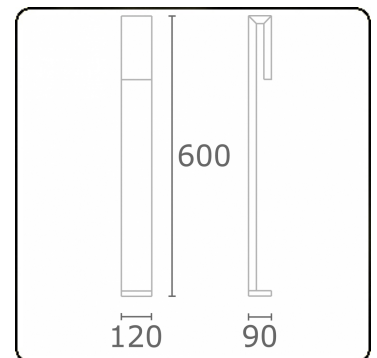

Clip
35.17010-9905

Fixture details

Mounting	Ground
Light emission	Direct
Fitting cover	Sandblasted glass
Protection rate	IP 65
Housing	Aluminium
Finish	RAL 9011 graphite black textured
Certificates	CE, ISO 9001

Electric details

Protection class	I
Supply	230V
Control gear box	Current driver

Lamp details

Lamptype	LED 3000K
Wattage	6W
Gross luminous flux	610
Luminaire power	8W
Number	1
Lifetime LED module	L80/B10 = 50000h
Color tolerance	MacAdam 3
CRI	85

Photometric details

CIE Fluxcode	63 88 97 96 38
--------------	----------------

Remarks

Clip 600mm

ENERGY

Verrijgbaar op aanvraag.

Disponible sur demande.

Available on request.