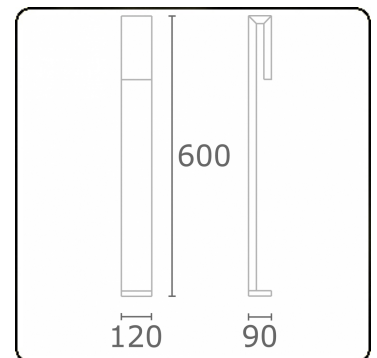

**Clip**  
35.17010-9905

**Fixture details**

Mounting	Ground
Light emission	Direct
Fitting cover	Sandblasted glass
Protection rate	IP 65
Housing	Aluminium
Finish	RAL 9011 graphite black textured
Certificates	CE, ISO 9001

**Electric details**

Protection class	I
Supply	230V
Control gear box	Current driver

**Lamp details**

Lamptype	LED 3000K
Wattage	6W
Gross luminous flux	610
Luminaire power	8W
Number	1
Lifetime LED module	L80/B10 = 50000h
Color tolerance	MacAdam 3
CRI	85

**Photometric details**

CIE Fluxcode	63 88 97 96 38
--------------	----------------

**Remarks**

Clip 600mm

**ENERGY**

Verrijgbaar op aanvraag.

Disponible sur demande.

Available on request.