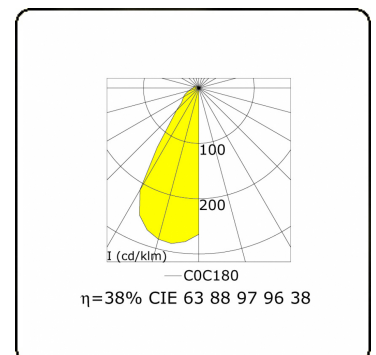

Clip
35.17010-9906

Fixture details

Mounting	Ground
Light emission	Direct
Fitting cover	Sandblasted glass
Protection rate	IP 65
Housing	Aluminium
Finish	RAL 9006 white aluminium textured
Certificates	CE, ISO 9001

Electric details

Protection class	I
Supply	230V
Control gear box	Current driver

Lamp details

Lamptype	LED 3000K
Wattage	6W
Gross luminous flux	610
Luminaire power	8W
Number	1
Lifetime LED module	L80/B10 = 50000h
Color tolerance	MacAdam 3
CRI	85

Photometric details

CIE Fluxcode	63 88 97 96 38
--------------	----------------

Remarks

Clip 600mm

ENERGY

A
 Verkrijgbaar op aanvraag.
B
 Disponible sur demande.
C
D
 Available on request.
E
F
 Auf Anfrage.
G