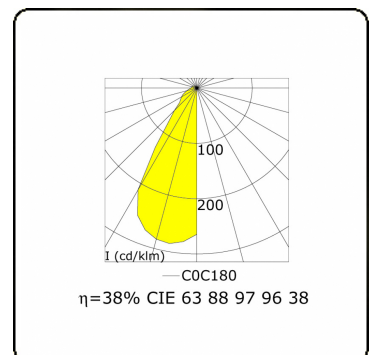

Clip
35.17010-9906

Fixture details

| | |
|-----------------|-----------------------------------|
| Mounting | Ground |
| Light emission | Direct |
| Fitting cover | Sandblasted glass |
| Protection rate | IP 65 |
| Housing | Aluminium |
| Finish | RAL 9006 white aluminium textured |
| Certificates | CE, ISO 9001 |

Electric details

| | |
|------------------|----------------|
| Protection class | I |
| Supply | 230V |
| Control gear box | Current driver |

Lamp details

| | |
|---------------------|------------------|
| Lamptype | LED 3000K |
| Wattage | 6W |
| Gross luminous flux | 610 |
| Luminaire power | 8W |
| Number | 1 |
| Lifetime LED module | L80/B10 = 50000h |
| Color tolerance | MacAdam 3 |
| CRI | 85 |

Photometric details

| | |
|--------------|----------------|
| CIE Fluxcode | 63 88 97 96 38 |
|--------------|----------------|

Remarks

Clip 600mm

ENERG

Verrijgbaar op aanvraag.

Disponible sur demande.

Available on request.