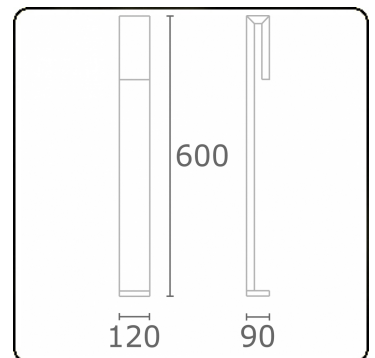

Clip
35.17010-9906

Fixture details

| | |
|-----------------|-----------------------------------|
| Mounting | Ground |
| Light emission | Direct |
| Fitting cover | Sandblasted glass |
| Protection rate | IP 65 |
| Housing | Aluminium |
| Finish | RAL 9006 white aluminium textured |
| Certificates | CE, ISO 9001 |

Electric details

| | |
|------------------|----------------|
| Protection class | I |
| Supply | 230V |
| Control gear box | Current driver |

Lamp details

| | |
|---------------------|------------------|
| Lamptype | LED 3000K |
| Wattage | 6W |
| Gross luminous flux | 610 |
| Luminaire power | 8W |
| Number | 1 |
| Lifetime LED module | L80/B10 = 50000h |
| Color tolerance | MacAdam 3 |
| CRI | 85 |

Photometric details

| | |
|--------------|----------------|
| CIE Fluxcode | 63 88 97 96 38 |
|--------------|----------------|

Remarks

Clip 600mm

ENERG

Verrijgbaar op aanvraag.

Disponible sur demande.

Available on request.