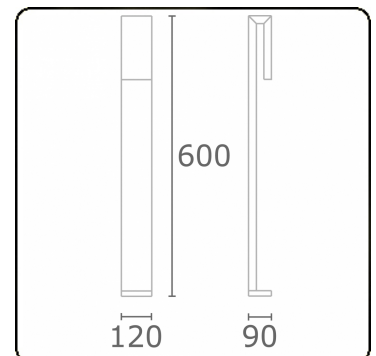

Clip
35.17010-9906

Fixture details

Mounting	Ground
Light emission	Direct
Fitting cover	Sandblasted glass
Protection rate	IP 65
Housing	Aluminium
Finish	RAL 9006 white aluminium textured
Certificates	CE, ISO 9001

Electric details

Protection class	I
Supply	230V
Control gear box	Current driver

Lamp details

Lamptype	LED 3000K
Wattage	6W
Gross luminous flux	610
Luminaire power	8W
Number	1
Lifetime LED module	L80/B10 = 50000h
Color tolerance	MacAdam 3
CRI	85

Photometric details

CIE Fluxcode	63 88 97 96 38
--------------	----------------

Remarks

Clip 600mm

ENERGY

A
 Verkrijgbaar op aanvraag.
B
 Disponible sur demande.
C
D
 Available on request.
E
F
 Auf Anfrage.
G