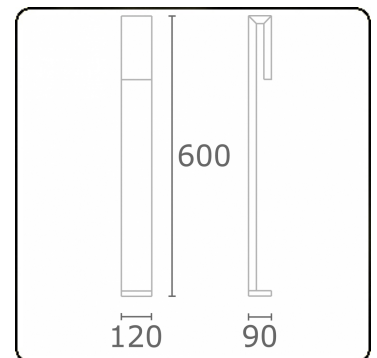

**Clip**  
35.17010-9910

**Fixture details**

Mounting	Ground
Light emission	Direct
Fitting cover	Sandblasted glass
Protection rate	IP 65
Housing	Aluminium
Finish	RAL 9016 traffic white textured
Certificates	CE, ISO 9001

**Electric details**

Protection class	I
Supply	230V
Control gear box	Current driver

**Lamp details**

Lamptype	LED 3000K
Wattage	6W
Gross luminous flux	610
Luminaire power	8W
Number	1
Lifetime LED module	L80/B10 = 50000h
Color tolerance	MacAdam 3
CRI	85

**Photometric details**

CIE Fluxcode	63 88 97 96 38
--------------	----------------

**Remarks**

Clip 600mm

**ENERGY**

Verrijgbaar op aanvraag.

Disponible sur demande.

Available on request.