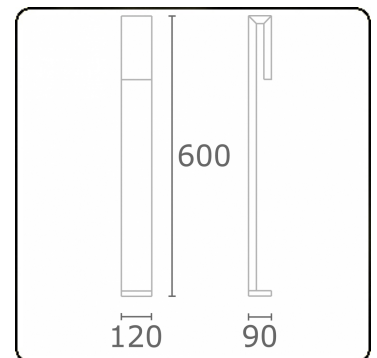

Clip
35.17010-9910

Fixture details

Mounting	Ground
Light emission	Direct
Fitting cover	Sandblasted glass
Protection rate	IP 65
Housing	Aluminium
Finish	RAL 9016 traffic white textured
Certificates	CE, ISO 9001

Electric details

Protection class	I
Supply	230V
Control gear box	Current driver

Lamp details

Lamptype	LED 3000K
Wattage	6W
Gross luminous flux	610
Luminaire power	8W
Number	1
Lifetime LED module	L80/B10 = 50000h
Color tolerance	MacAdam 3
CRI	85

Photometric details

CIE Fluxcode	63 88 97 96 38
--------------	----------------

Remarks

Clip 600mm

ENERGY

Verrijgbaar op aanvraag.

Disponible sur demande.

Available on request.