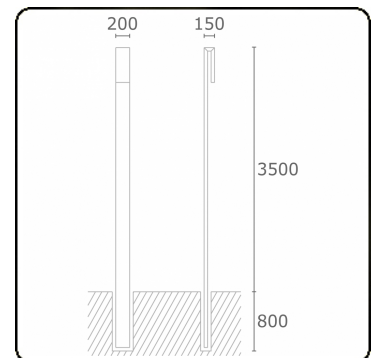

Clip
35.17300-9905

Fixture details

Mounting	Ground
Light emission	Diffus
Fitting cover	Sandblasted glass
Protection rate	IP 65
Housing	Aluminium
Finish	RAL 9011 graphite black textured
Certificates	CE, ISO 9001

Electric details

Protection class	I
Supply	230V
Control gear box	Current driver

Lamp details

Lamptype	LED 3000K
Wattage	30W
Gross luminous flux	3050
Luminaire power	36W
Number	1
Lifetime LED module	L80/B10 = 50000h
Color tolerance	MacAdam 3
CRI	85

Photometric details

CIE Fluxcode	58 87 98 96 50
--------------	----------------

Remarks

Clip 3500mm

ENERGY

Verrijgbaar op aanvraag.

Disponible sur demande.

Available on request.