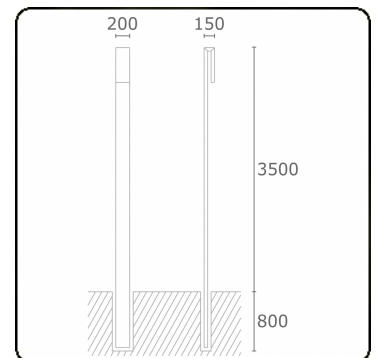

Clip  
35.17300-9905

**Fixture details**

Mounting	Ground
Light emission	Diffus
Fitting cover	Sandblasted glass
Protection rate	IP 65
Housing	Aluminium
Finish	RAL 9011 graphite black textured
Certificates	CE, ISO 9001

**Electric details**

Protection class	I
Supply	230V
Control gear box	Current driver

**Lamp details**

Lamptype	LED 3000K
Wattage	30W
Gross luminous flux	3050
Luminaire power	36W
Number	1
Lifetime LED module	L80/B10 = 50000h
Color tolerance	MacAdam 3
CRI	85

**Photometric details**

CIE Fluxcode	58 87 98 96 50
--------------	----------------

**Remarks**

Clip 3500mm

**ENERGY**

Verrijgbaar op aanvraag.

Disponible sur demande.

Available on request.