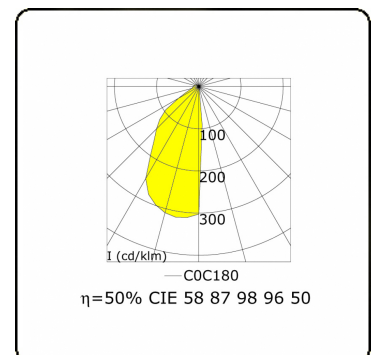

Clip
35.17300-9906

Fixture details

Mounting	Ground
Light emission	Diffus
Fitting cover	Sandblasted glass
Protection rate	IP 65
Housing	Aluminium
Finish	RAL 9006 white aluminium textured
Certificates	CE, ISO 9001

Electric details

Protection class	I
Supply	230V
Control gear box	Current driver

Lamp details

Lamptype	LED 3000K
Wattage	30W
Gross luminous flux	3050
Luminaire power	36W
Number	1
Lifetime LED module	L80/B10 = 50000h
Color tolerance	MacAdam 3
CRI	85

Photometric details

CIE Fluxcode	58 87 98 96 50
--------------	----------------

Remarks

Clip 3500mm

ENERGY

Verrijgbaar op aanvraag.

Disponible sur demande.

Available on request.