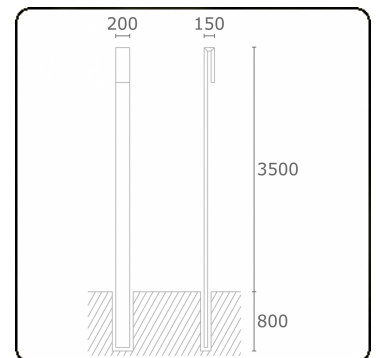

Clip
35.17300-9906

Fixture details

Mounting	Ground
Light emission	Diffus
Fitting cover	Sandblasted glass
Protection rate	IP 65
Housing	Aluminium
Finish	RAL 9006 white aluminium textured
Certificates	CE, ISO 9001

Electric details

Protection class	I
Supply	230V
Control gear box	Current driver

Lamp details

Lamptype	LED 3000K
Wattage	30W
Gross luminous flux	3050
Luminaire power	36W
Number	1
Lifetime LED module	L80/B10 = 50000h
Color tolerance	MacAdam 3
CRI	85

Photometric details

CIE Fluxcode	58 87 98 96 50
--------------	----------------

Remarks

Clip 3500mm

ENERGY

Verrijgbaar op aanvraag.

Disponible sur demande.

Available on request.