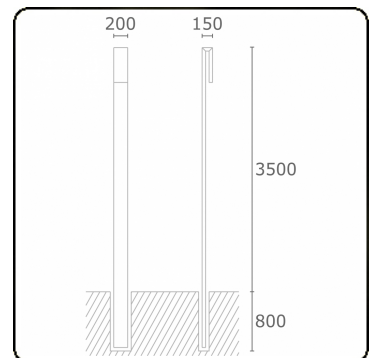

Clip
35.17300-9910

Fixture details

Mounting	Ground
Light emission	Diffus
Fitting cover	Sandblasted glass
Protection rate	IP 65
Housing	Aluminium
Finish	RAL 9016 traffic white textured
Certificates	CE, ISO 9001

Electric details

Protection class	I
Supply	230V
Control gear box	Current driver

Lamp details

Lamptype	LED 3000K
Wattage	30W
Gross luminous flux	3050
Luminaire power	36W
Number	1
Lifetime LED module	L80/B10 = 50000h
Color tolerance	MacAdam 3
CRI	85

Photometric details

CIE Fluxcode	58 87 98 96 50
--------------	----------------

Remarks

Clip 3500mm

ENERGY

Verrijgbaar op aanvraag.

Disponible sur demande.

Available on request.