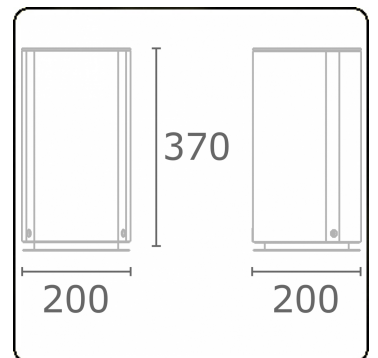

Connex 1
35.70101-9905

Fixture details

Mounting	Ground
Protection rate	IP 54
Housing	Aluminium
Finish	RAL 9011 graphite black textured
Sockets	schuko
Certificates	CE, ISO 9001

Electric details

Protection class	I
Supply	230V

Lamp details

Lamp type	3 sockets schuko
Wattage	230V/16A
Socket	230V/16A

Remarks

including 3 sockets 230V/16A

ENERGY  

Verkrijgbaar op aanvraag.

Disponible sur demande.

Available on request.