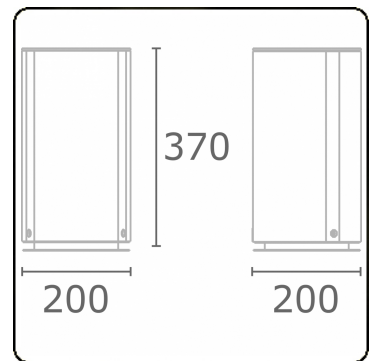

Lamp details

Lamp type	3 sockets schuko
Wattage	230V/16A
Socket	230V/16A