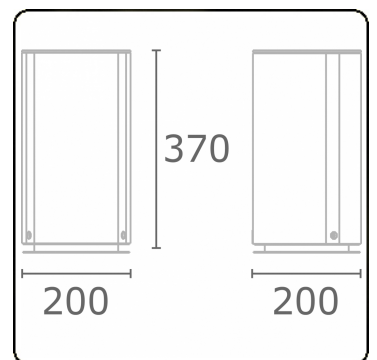

Connex 1
35.70100-9906

Fixture details

Mounting	Ground
Protection rate	IP 54
Housing	Aluminium
Finish	RAL 9006 white aluminium textured
Sockets	pin-earth
Certificates	CE, ISO 9001

Electric details

Protection class	I
Supply	230V

Lamp details

Lamp type	3 sockets pin-earthing
Wattage	230V/16A
Socket	230V/16A

Remarks

including 3 sockets 230V/16A