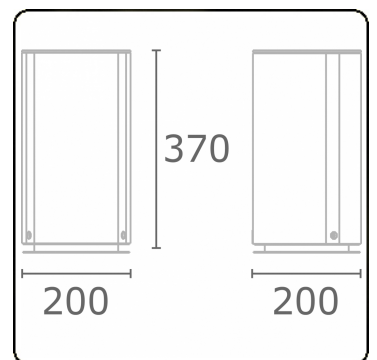

Connex 1
35.70101-9910

Fixture details

Mounting	Ground
Protection rate	IP 54
Housing	Aluminium
Finish	RAL 9016 traffic white textured
Sockets	schuko
Certificates	CE, ISO 9001

Electric details

Protection class	I
Supply	230V

Lamp details

Lamp type	3 sockets schuko
Wattage	230V/16A
Socket	230V/16A

Remarks

including 3 sockets 230V/16A

ENERGY

Verkrijgbaar op aanvraag.

Disponible sur demande.

Available on request.