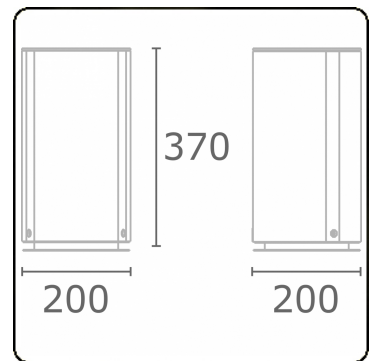

Connex 1
35.70101-9910

Fixture details

Mounting	Ground
Protection rate	IP 54
Housing	Aluminium
Finish	RAL 9016 traffic white textured
Sockets	schuko
Certificates	CE, ISO 9001

Electric details

Protection class	I
Supply	230V

Lamp details

Lamp type	3 sockets schuko
Wattage	230V/16A
Socket	230V/16A

Remarks

including 3 sockets 230V/16A

ENERGY

Verkrijgbaar op aanvraag.

Disponible sur demande.

Available on request.