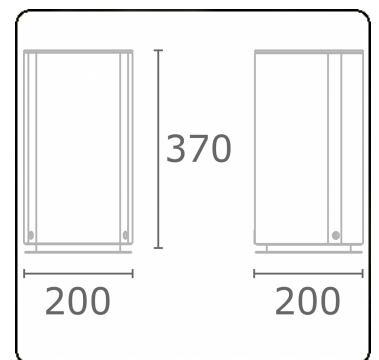

Connex 1
35.70100-9910

Fixture details

Mounting	Ground
Protection rate	IP 54
Housing	Aluminium
Finish	RAL 9016 traffic white textured
Sockets	pin-earth
Certificates	CE, ISO 9001

Electric details

Protection class	I
Supply	230V

Lamp details

Lamp type	3 sockets pin-earthing
Wattage	230V/16A
Socket	230V/16A

Remarks

including 3 sockets 230V/16A

ENERGY  

Verrijgbaar op aanvraag.

Disponible sur demande.

Available on request.