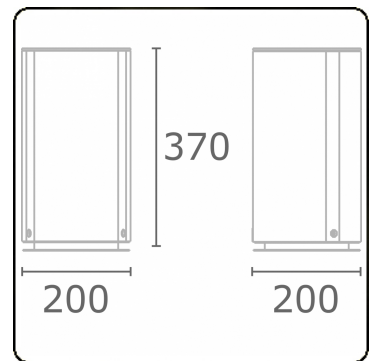

Connex 1
35.70100-9910

Fixture details

Mounting	Ground
Protection rate	IP 54
Housing	Aluminium
Finish	RAL 9016 traffic white textured
Sockets	pin-earth
Certificates	CE, ISO 9001

Electric details

Protection class	I
Supply	230V

Lamp details

Lamp type	3 sockets pin-earthing
Wattage	230V/16A
Socket	230V/16A

Remarks

including 3 sockets 230V/16A

ENERGY

Verrijgbaar op aanvraag.

Disponible sur demande.

Available on request.