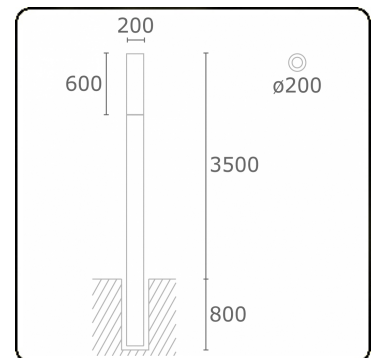

Connex 7
35.70713-9905

Fixture details

Mounting	Ground
Light emission	Diffus
Fitting cover	Opal diffuser
Protection rate	IP 65
Housing	Aluminium
Finish	RAL 9011 graphite black textured
Certificates	CE, ISO 9001

Electric details

Protection class	I
Supply	230V
Control gear box	Current driver

Lamp details

Lamptype	LED 3000K
Wattage	39,2W
Gross luminous flux	7330
Luminaire power	43W
Number	1
Lifetime LED module	L80/B10 > 72000h
Color tolerance	MacAdam 3
CRI	>80

Photometric details

CIE Fluxcode	15 40 69 57 71
--------------	----------------

Remarks

including connection door with fuse

ENERGY

A
 Verkrijgbaar op aanvraag.
B
 Disponible sur demande.
C
D
 Available on request.
E
F
 Auf Anfrage.
G