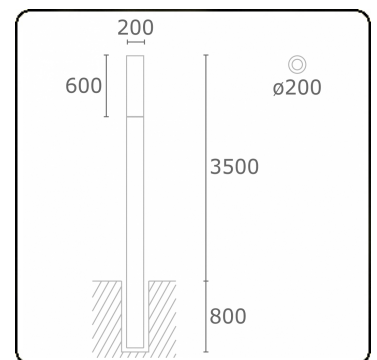

Connex 7
35.70714-9905

Fixture details

Mounting	Ground
Light emission	Diffus
Fitting cover	Opal diffuser
Protection rate	IP 65
Housing	Aluminium
Finish	RAL 9011 graphite black textured
Certificates	CE, ISO 9001

Electric details

Protection class	I
Supply	230V
Control gear box	Current driver

Lamp details

Lamptype	LED 4000K
Wattage	39,2W
Gross luminous flux	7670
Luminaire power	43W
Number	1
Lifetime LED module	L80/B10 > 72000h
Color tolerance	MacAdam 3
CRI	>80

Photometric details

CIE Fluxcode	15 40 69 57 71
--------------	----------------

Remarks

including connection door with fuse

ENERGY

Verrijgbaar op aanvraag.

Disponible sur demande.

Available on request.