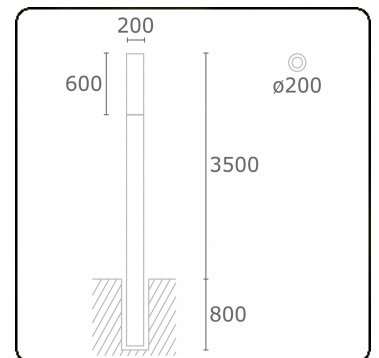

Connex 7
35.70714-9905

Fixture details

Mounting	Ground
Light emission	Diffus
Fitting cover	Opal diffuser
Protection rate	IP 65
Housing	Aluminium
Finish	RAL 9011 graphite black textured
Certificates	CE, ISO 9001

Electric details

Protection class	I
Supply	230V
Control gear box	Current driver

Lamp details

Lamptype	LED 4000K
Wattage	39,2W
Gross luminous flux	7670
Luminaire power	43W
Number	1
Lifetime LED module	L80/B10 > 72000h
Color tolerance	MacAdam 3
CRI	>80

Photometric details

CIE Fluxcode	15 40 69 57 71
--------------	----------------

Remarks

including connection door with fuse

ENERGY

A
 Verkrijgbaar op aanvraag.
B
 Disponible sur demande.
C
D
 Available on request.
E
F
 Auf Anfrage.
G