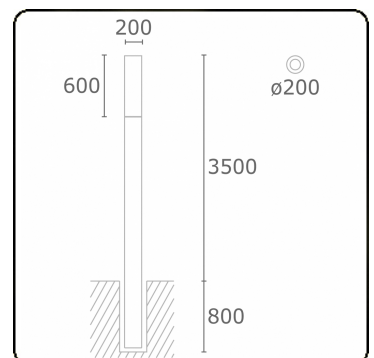

Connex 7
35.70714-9906

Fixture details

Mounting	Ground
Light emission	Diffus
Fitting cover	Opal diffuser
Protection rate	IP 65
Housing	Aluminium
Finish	RAL 9006 white aluminium textured
Certificates	CE, ISO 9001

Electric details

Protection class	I
Supply	230V
Control gear box	Current driver

Lamp details

Lamptype	LED 4000K
Wattage	39,2W
Gross luminous flux	7670
Luminaire power	43W
Number	1
Lifetime LED module	L80/B10 > 72000h
Color tolerance	MacAdam 3
CRI	>80

Photometric details

CIE Fluxcode	15 40 69 57 71
--------------	----------------

Remarks

including connection door with fuse

ENERGY

A
 Verkrijgbaar op aanvraag.
B
 Disponible sur demande.
C
D
 Available on request.
E
 Auf Anfrage.
F
G