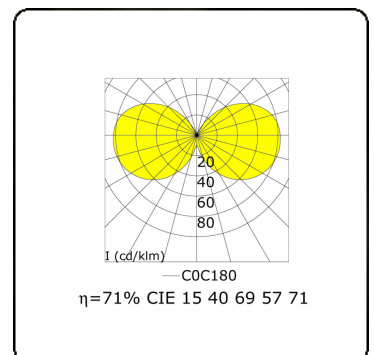

Connex 7
35.70714-9906

Fixture details

Mounting	Ground
Light emission	Diffus
Fitting cover	Opal diffuser
Protection rate	IP 65
Housing	Aluminium
Finish	RAL 9006 white aluminium textured
Certificates	CE, ISO 9001

Electric details

Protection class	I
Supply	230V
Control gear box	Current driver

Lamp details

Lamptype	LED 4000K
Wattage	39,2W
Gross luminous flux	7670
Luminaire power	43W
Number	1
Lifetime LED module	L80/B10 > 72000h
Color tolerance	MacAdam 3
CRI	>80

Photometric details

CIE Fluxcode	15 40 69 57 71

Remarks

including connection door with fuse

ENERGY

A
Verkrijgbaar op aanvraag.
B
Disponible sur demande.
C
D
Available on request.
E
Auf Anfrage.
F
G

WXYZ
kWh/1000h

MULTILINE® 2019/2015