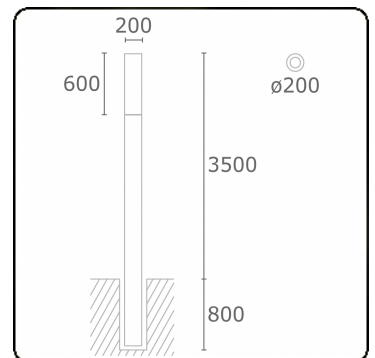

Connex 7
35.70714-9906

Fixture details

Mounting	Ground
Light emission	Diffus
Fitting cover	Opal diffuser
Protection rate	IP 65
Housing	Aluminium
Finish	RAL 9006 white aluminium textured
Certificates	CE, ISO 9001

Electric details

Protection class	I
Supply	230V
Control gear box	Current driver

Lamp details

Lamptype	LED 4000K
Wattage	39,2W
Gross luminous flux	7670
Luminaire power	43W
Number	1
Lifetime LED module	L80/B10 > 72000h
Color tolerance	MacAdam 3
CRI	>80

Photometric details

CIE Fluxcode	15 40 69 57 71
--------------	----------------

Remarks

including connection door with fuse

ENERGY

A
 Verkrijgbaar op aanvraag.
B
 Disponible sur demande.
C
D
 Available on request.
E
 Auf Anfrage.
G