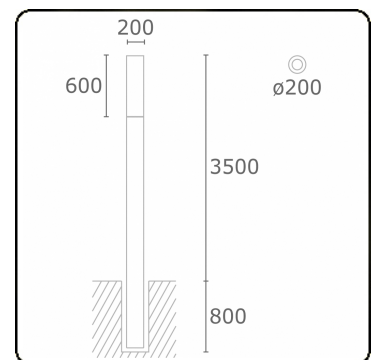

Connex 7
35.70713-9910

Fixture details

Mounting	Ground
Light emission	Diffus
Fitting cover	Opal diffuser
Protection rate	IP 65
Housing	Aluminium
Finish	RAL 9016 traffic white textured
Certificates	CE, ISO 9001

Electric details

Protection class	I
Supply	230V
Control gear box	Current driver

Lamp details

Lamptype	LED 3000K
Wattage	39,2W
Gross luminous flux	7330
Luminaire power	43W
Number	1
Lifetime LED module	L80/B10 > 72000h
Color tolerance	MacAdam 3
CRI	>80

Photometric details

CIE Fluxcode	15 40 69 57 71

Remarks

including connection door with fuse

ENERGY

A →
Verkrijgbaar op aanvraag.
B →
Disponible sur demande.
C →
D →
Available on request.
E →
F →
Auf Anfrage.
G →

WXYZ
kWh/1000h

MULTILINE® 2019/2015