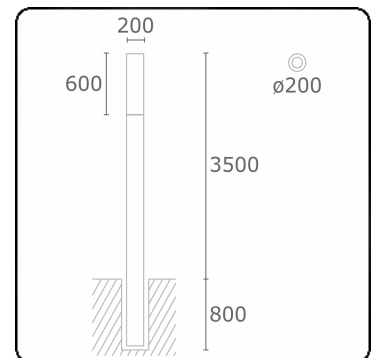

Connex 7  
35.70714-9910

**Fixture details**

Mounting	Ground
Light emission	Diffus
Fitting cover	Opal diffuser
Protection rate	IP 65
Housing	Aluminium
Finish	RAL 9016 traffic white textured
Certificates	CE, ISO 9001

**Electric details**

Protection class	I
Supply	230V
Control gear box	Current driver

**Lamp details**

Lamptype	LED 4000K
Wattage	39,2W
Gross luminous flux	7670
Luminaire power	43W
Number	1
Lifetime LED module	L80/B10 > 72000h
Color tolerance	MacAdam 3
CRI	>80

**Photometric details**

CIE Fluxcode	15 40 69 57 71
--------------	----------------

**Remarks**

including connection door with fuse

**ENERGY**

A  
 Verkrijgbaar op aanvraag.

B  
 Disponible sur demande.

C  
 Available on request.