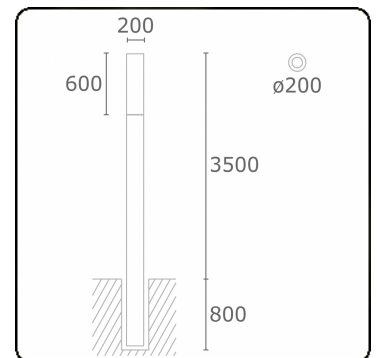

Connex 7
35.70714-9910

Fixture details

Mounting	Ground
Light emission	Diffus
Fitting cover	Opal diffuser
Protection rate	IP 65
Housing	Aluminium
Finish	RAL 9016 traffic white textured
Certificates	CE, ISO 9001

Electric details

Protection class	I
Supply	230V
Control gear box	Current driver

Lamp details

Lamptype	LED 4000K
Wattage	39,2W
Gross luminous flux	7670
Luminaire power	43W
Number	1
Lifetime LED module	L80/B10 > 72000h
Color tolerance	MacAdam 3
CRI	>80

Photometric details

CIE Fluxcode	15 40 69 57 71
--------------	----------------

Remarks

including connection door with fuse

ENERGY

A
 Verkrijgbaar op aanvraag.

B
 Disponible sur demande.

C
 Available on request.