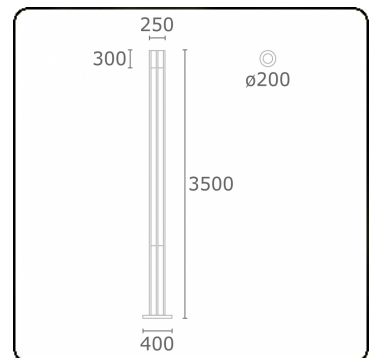

Connex 8
35.70831-9905

Fixture details

Mounting	Ground
Light emission	Direct
Fitting cover	Glass
Protection rate	IP 54
Housing	Aluminium
Finish	RAL 9011 graphite black textured
Certificates	CE, ISO 9001

Electric details

Protection class	I
Supply	230V
Control gear box	Current driver

Lamp details

Lamptype	LED 3000K
Wattage	59W
Gross luminous flux	5750
Luminaire power	65W
Number	1
Lifetime LED module	L80/B10 = 50000h
Color tolerance	MacAdam 3
CRI	85

Photometric details

CIE Fluxcode	99 100 100 100 90
--------------	-------------------

Remarks

including connection door with fuse

ENERGY

Verrijgbaar op aanvraag.

Disponible sur demande.

Available on request.