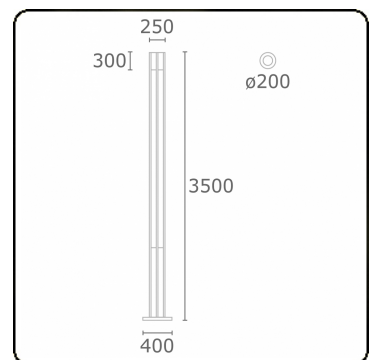

Connex 8
35.70841-9905

Fixture details

Mounting	Ground
Light emission	Direct
Fitting cover	Glass
Protection rate	IP 54
Housing	Aluminium
Finish	RAL 9011 graphite black textured
Certificates	CE, ISO 9001

Electric details

Protection class	I
Supply	230V
Control gear box	Current driver

Lamp details

Lamptype	LED 4000K
Wattage	59W
Gross luminous flux	6000
Luminaire power	65W
Number	1
Lifetime LED module	L80/B10 = 50000h
Color tolerance	MacAdam 3
CRI	85

Photometric details

CIE Fluxcode	99 100 100 100 90
--------------	-------------------

Remarks

including connection door with fuse

ENERGY

Verrijgbaar op aanvraag.

Disponible sur demande.

Available on request.