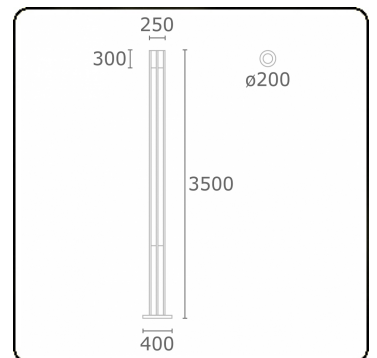

Connex 8
35.70841-9905

Fixture details

Mounting	Ground
Light emission	Direct
Fitting cover	Glass
Protection rate	IP 54
Housing	Aluminium
Finish	RAL 9011 graphite black textured
Certificates	CE, ISO 9001

Electric details

Protection class	I
Supply	230V
Control gear box	Current driver

Lamp details

Lamptype	LED 4000K
Wattage	59W
Gross luminous flux	6000
Luminaire power	65W
Number	1
Lifetime LED module	L80/B10 = 50000h
Color tolerance	MacAdam 3
CRI	85

Photometric details

CIE Fluxcode	99 100 100 100 90
--------------	-------------------

Remarks

including connection door with fuse

ENERGY

A
 Verkrijgbaar op aanvraag.
B
 Disponible sur demande.
C
D
 Available on request.
E
F
 Auf Anfrage.
G