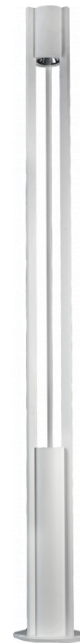

Connex 8
35.70831-9906

Fixture details

Mounting	Ground
Light emission	Direct
Fitting cover	Glass
Protection rate	IP 54
Housing	Aluminium
Finish	RAL 9006 white aluminium textured
Certificates	CE, ISO 9001

Electric details

Protection class	I
Supply	230V
Control gear box	Current driver

Lamp details

Lamptype	LED 3000K
Wattage	59W
Gross luminous flux	5750
Luminaire power	65W
Number	1
Lifetime LED module	L80/B10 = 50000h
Color tolerance	MacAdam 3
CRI	85

Photometric details

CIE Fluxcode	99 100 100 100 90
--------------	-------------------

Remarks

including connection door with fuse

ENERGY

Verrijgbaar op aanvraag.

Disponible sur demande.

Available on request.