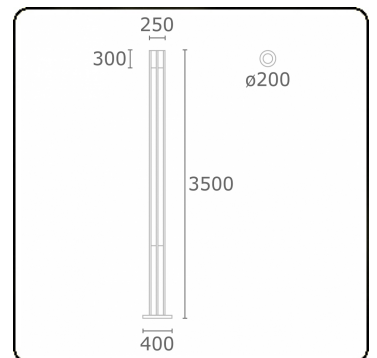

Connex 8
35.70841-9906

Fixture details

Mounting	Ground
Light emission	Direct
Fitting cover	Glass
Protection rate	IP 54
Housing	Aluminium
Finish	RAL 9006 white aluminium textured
Certificates	CE, ISO 9001

Electric details

Protection class	I
Supply	230V
Control gear box	Current driver

Lamp details

Lamptype	LED 4000K
Wattage	59W
Gross luminous flux	6000
Luminaire power	65W
Number	1
Lifetime LED module	L80/B10 = 50000h
Color tolerance	MacAdam 3
CRI	85

Photometric details

CIE Fluxcode	99 100 100 100 90
--------------	-------------------

Remarks

including connection door with fuse

ENERGY

Verrijgbaar op aanvraag.

Disponible sur demande.

Available on request.