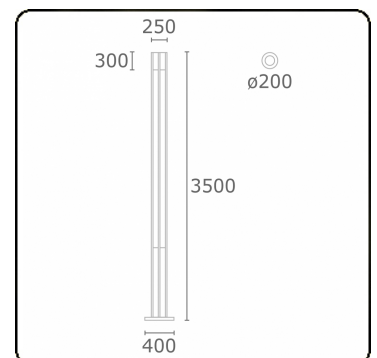

Connex 8
35.70841-9906

Fixture details

Mounting	Ground
Light emission	Direct
Fitting cover	Glass
Protection rate	IP 54
Housing	Aluminium
Finish	RAL 9006 white aluminium textured
Certificates	CE, ISO 9001

Electric details

Protection class	I
Supply	230V
Control gear box	Current driver

Lamp details

Lamptype	LED 4000K
Wattage	59W
Gross luminous flux	6000
Luminaire power	65W
Number	1
Lifetime LED module	L80/B10 = 50000h
Color tolerance	MacAdam 3
CRI	85

Photometric details

CIE Fluxcode	99 100 100 100 90

Remarks

including connection door with fuse

ENERGY

Verrijgbaar op aanvraag.

Disponible sur demande.

Available on request.

Auf Anfrage.

WXYZ
kWh/1000h

MULTILINE®

2019/2015