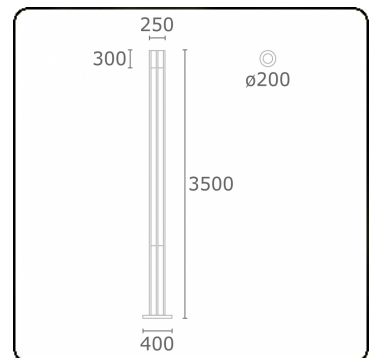

Connex 8
35.70831-9910

Fixture details

Mounting	Ground
Light emission	Direct
Fitting cover	Glass
Protection rate	IP 54
Housing	Aluminium
Finish	RAL 9016 traffic white textured
Certificates	CE, ISO 9001

Electric details

Protection class	I
Supply	230V
Control gear box	Current driver

Lamp details

Lamptype	LED 3000K
Wattage	59W
Gross luminous flux	5750
Luminaire power	65W
Number	1
Lifetime LED module	L80/B10 = 50000h
Color tolerance	MacAdam 3
CRI	85

Photometric details

CIE Fluxcode	99 100 100 100 90

Remarks

including connection door with fuse

ENERGY

Verrijgbaar op aanvraag.

Disponible sur demande.

Available on request.

Auf Anfrage.

WXYZ
kWh/1000h

MULTILINE®

2019/2015