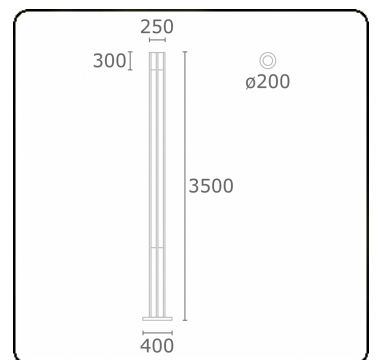

Connex 8
35.70831-9910

Fixture details

Mounting	Ground
Light emission	Direct
Fitting cover	Glass
Protection rate	IP 54
Housing	Aluminium
Finish	RAL 9016 traffic white textured
Certificates	CE, ISO 9001

Electric details

Protection class	I
Supply	230V
Control gear box	Current driver

Lamp details

Lamptype	LED 3000K
Wattage	59W
Gross luminous flux	5750
Luminaire power	65W
Number	1
Lifetime LED module	L80/B10 = 50000h
Color tolerance	MacAdam 3
CRI	85

Photometric details

CIE Fluxcode	99 100 100 100 90
--------------	-------------------

Remarks

including connection door with fuse

ENERGY

Verrijgbaar op aanvraag.

Disponible sur demande.

Available on request.