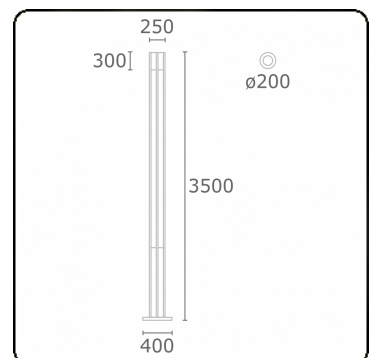

Connex 8
35.70841-9910

Fixture details

Mounting	Ground
Light emission	Direct
Fitting cover	Glass
Protection rate	IP 54
Housing	Aluminium
Finish	RAL 9016 traffic white textured
Certificates	CE, ISO 9001

Electric details

Protection class	I
Supply	230V
Control gear box	Current driver

Lamp details

Lamptype	LED 4000K
Wattage	59W
Gross luminous flux	6000
Luminaire power	65W
Number	1
Lifetime LED module	L80/B10 = 50000h
Color tolerance	MacAdam 3
CRI	85

Photometric details

CIE Fluxcode	99 100 100 100 90

Remarks

including connection door with fuse

ENERGY

Verrijgbaar op aanvraag.

Disponible sur demande.

Available on request.

Auf Anfrage.

WXYZ
kWh/1000h

MULTILINE®

2019/2015