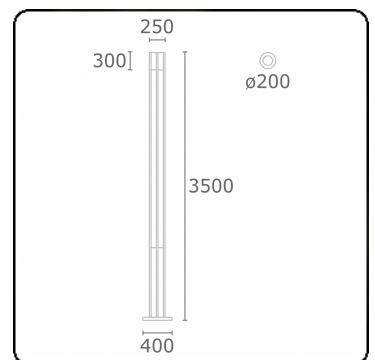

Connex 8
35.70841-9910

Fixture details

Mounting	Ground
Light emission	Direct
Fitting cover	Glass
Protection rate	IP 54
Housing	Aluminium
Finish	RAL 9016 traffic white textured
Certificates	CE, ISO 9001

Electric details

Protection class	I
Supply	230V
Control gear box	Current driver

Lamp details

Lamptype	LED 4000K
Wattage	59W
Gross luminous flux	6000
Luminaire power	65W
Number	1
Lifetime LED module	L80/B10 = 50000h
Color tolerance	MacAdam 3
CRI	85

Photometric details

CIE Fluxcode	99 100 100 100 90
--------------	-------------------

Remarks

including connection door with fuse

ENERGY

Verrijgbaar op aanvraag.

Disponible sur demande.

Available on request.