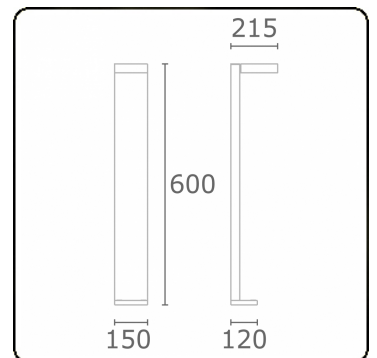

Crono
35.18010-9905

Fixture details

Mounting	Ground
Light emission	Direct
Fitting cover	Sandblasted glass
Protection rate	IP 65
Housing	Aluminium
Finish	RAL 9011 graphite black textured
Certificates	CE, ISO 9001

Electric details

Protection class	I
Supply	230V
Control gear box	Current driver

Lamp details

Lamptype	LED 3000K
Wattage	12,6W
Gross luminous flux	1350
Luminaire power	13,9W
Number	1
Lifetime LED module	L80/B10 = 50000h
Color tolerance	MacAdam 3
CRI	80

Photometric details

CIE Fluxcode	53 87 99 98 54
--------------	----------------

Remarks

Crono 600mm

ENERGY

Verrijgbaar op aanvraag.

Disponible sur demande.

Available on request.