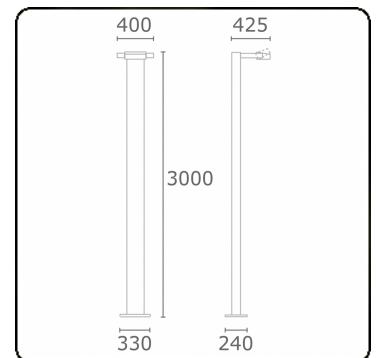

Gardo-1
35.01193-9905

Fixture details

Mounting	Ground
Light emission	Direct
Fitting cover	Glass
Protection rate	IP 54
Housing	Aluminium
Finish	RAL 9011 graphite black textured
Certificates	CE, ISO 9001

Electric details

Protection class	I
Supply	230V
Control gear box	Current driver

Lamp details

Lamptype	LED 3000K
Wattage	24W
Gross luminous flux	2440
Luminaire power	29W
Number	1
Lifetime LED module	L80/B10 = 50000h
Color tolerance	MacAdam 3
CRI	85

Photometric details

CIE Fluxcode	53 83 97 99 73

Remarks

including connection door with fuse - TC-D and LED with sandblasted glass, other light sources with clear glass

ENERGY

Verrijgbaar op aanvraag.

Disponible sur demande.

Available on request.

Auf Anfrage.

WXYZ
kWh/1000h

MULTILINE®

2019/2015