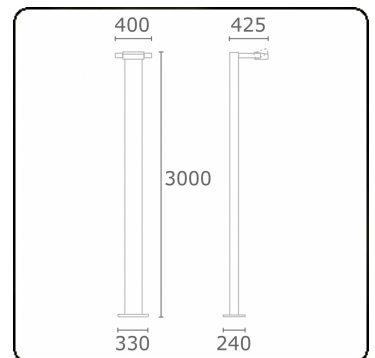

Gardo-1
35.01194-9905

Fixture details

Mounting	Ground
Light emission	Direct
Fitting cover	Glass
Protection rate	IP 54
Housing	Aluminium
Finish	RAL 9011 graphite black textured
Certificates	CE, ISO 9001

Electric details

Protection class	I
Supply	230V
Control gear box	Current driver

Lamp details

Lamptype	LED 4000K
Wattage	24W
Gross luminous flux	2560
Luminaire power	29W
Number	1
Lifetime LED module	L80/B10 = 50000h
Color tolerance	MacAdam 3
CRI	85

Photometric details

CIE Fluxcode	53 83 97 99 73

Remarks

including connection door with fuse - TC-D and LED with sandblasted glass, other light sources with clear glass

ENERGY

Verrijgbaar op aanvraag.

Disponible sur demande.

Available on request.

Auf Anfrage.

WXYZ
kWh/1000h

MULTILINE®

2019/2015