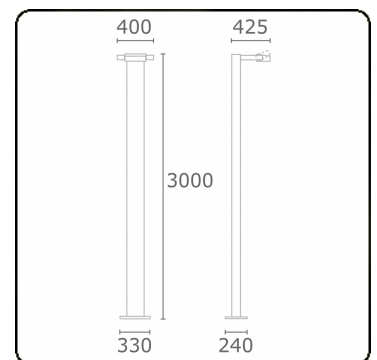

Gardo-1
35.01194-9905

Fixture details

Mounting	Ground
Light emission	Direct
Fitting cover	Glass
Protection rate	IP 54
Housing	Aluminium
Finish	RAL 9011 graphite black textured
Certificates	CE, ISO 9001

Electric details

Protection class	I
Supply	230V
Control gear box	Current driver

Lamp details

Lamptype	LED 4000K
Wattage	24W
Gross luminous flux	2560
Luminaire power	29W
Number	1
Lifetime LED module	L80/B10 = 50000h
Color tolerance	MacAdam 3
CRI	85

Photometric details

CIE Fluxcode	53 83 97 99 73

Remarks

including connection door with fuse - TC-D and LED with sandblasted glass, other light sources with clear glass

ENERGY

Verrijgbaar op aanvraag.

Disponible sur demande.

Available on request.

Auf Anfrage.

WXYZ
kWh/1000h

MULTILINE®

2019/2015