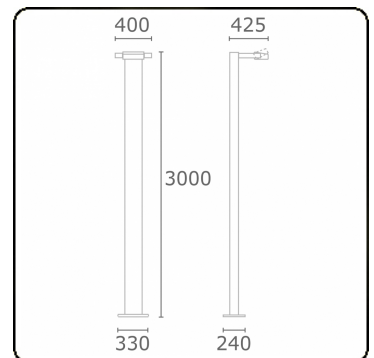

Gardo-1
35.01194-9906

Fixture details

Mounting	Ground
Light emission	Direct
Fitting cover	Glass
Protection rate	IP 54
Housing	Aluminium
Finish	RAL 9006 white aluminium textured
Certificates	CE, ISO 9001

Electric details

Protection class	I
Supply	230V
Control gear box	Current driver

Lamp details

Lamptype	LED 4000K
Wattage	24W
Gross luminous flux	2560
Luminaire power	29W
Number	1
Lifetime LED module	L80/B10 = 50000h
Color tolerance	MacAdam 3
CRI	85

Photometric details

CIE Fluxcode	53 83 97 99 73

Remarks

including connection door with fuse - TC-D and LED with sandblasted glass, other light sources with clear glass

ENERGY

Verrijgbaar op aanvraag.

Disponible sur demande.

Available on request.

Auf Anfrage.

WXYZ
kWh/1000h

MULTILINE®

2019/2015