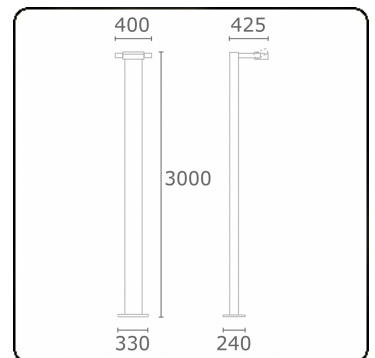

Gardo-1
35.01193-9910

Fixture details

Mounting	Ground
Light emission	Direct
Fitting cover	Glass
Protection rate	IP 54
Housing	Aluminium
Finish	RAL 9016 traffic white textured
Certificates	CE, ISO 9001

Electric details

Protection class	I
Supply	230V
Control gear box	Current driver

Lamp details

Lamptype	LED 3000K
Wattage	24W
Gross luminous flux	2440
Luminaire power	29W
Number	1
Lifetime LED module	L80/B10 = 50000h
Color tolerance	MacAdam 3
CRI	85

Photometric details

CIE Fluxcode	53 83 97 99 73

Remarks

including connection door with fuse - TC-D and LED with sandblasted glass, other light sources with clear glass

ENERGY

Verrijgbaar op aanvraag.

Disponible sur demande.

Available on request.

Auf Anfrage.

WXYZ
kWh/1000h

MULTILINE®

2019/2015