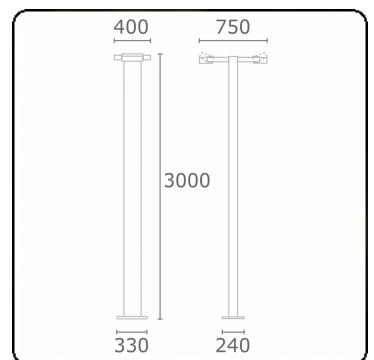

Photometric details

CIE Fluxcode	53 83 97 99 73

Remarks

including connection door with fuse - TC-D and LED with sandblasted glass, other light sources with clear glass

ENERGY

Verrijgbaar op aanvraag.

Disponible sur demande.

Available on request.

Auf Anfrage.

WXYZ
kWh/1000h

MULTILINE®

2019/2015