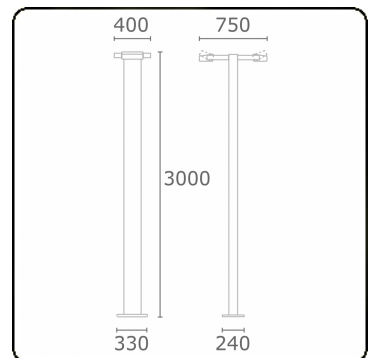

Photometric details

CIE Fluxcode	53 83 97 99 73

Remarks

including connection door with fuse - TC-D and LED with sandblasted glass, other light sources with clear glass

ENERGY

Verrijgbaar op aanvraag.

Disponible sur demande.

Available on request.

Auf Anfrage.

WXYZ
kWh/1000h

MULTILINE®

2019/2015