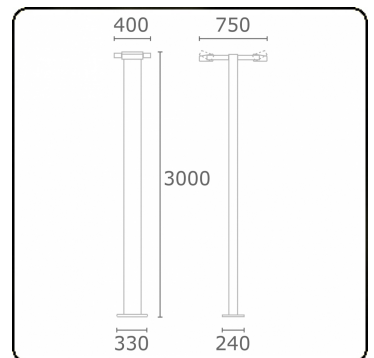

**Gardo-2**  
35.01294-9905

**Fixture details**

Mounting	Ground
Light emission	Direct
Fitting cover	Glass
Protection rate	IP 54
Housing	Aluminium
Finish	RAL 9011 graphite black textured
Certificates	CE, ISO 9001

**Electric details**

Protection class	I
Supply	230V
Control gear box	Current driver

**Lamp details**

Lamptype	LED 4000K
Wattage	24W
Gross luminous flux	5120
Luminaire power	2x29W
Number	2
Lifetime LED module	L80/B10 = 50000h
Color tolerance	MacAdam 3
CRI	85

**Photometric details**

CIE Fluxcode	53 83 97 99 73
--------------	----------------

**Remarks**

including connection door with fuse - TC-D and LED with sandblasted glass, other light sources with clear glass