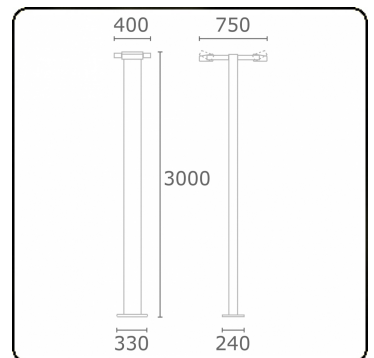

Gardo-2
35.01293-9906

Fixture details

Mounting	Ground
Light emission	Direct
Fitting cover	Glass
Protection rate	IP 54
Housing	Aluminium
Finish	RAL 9006 white aluminium textured
Certificates	CE, ISO 9001

Electric details

Protection class	I
Supply	230V
Control gear box	Current driver

Lamp details

Lamptype	LED 3000K
Wattage	24W
Gross luminous flux	4880
Luminaire power	2x29W
Number	2
Lifetime LED module	L80/B10 = 50000h
Color tolerance	MacAdam 3
CRI	85

Photometric details

CIE Fluxcode	53 83 97 99 73
--------------	----------------

Remarks

including connection door with fuse - TC-D and LED with sandblasted glass, other light sources with clear glass

ENERGY