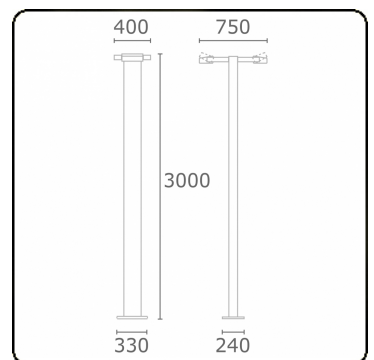

Gardo-2
35.01293-9906

Fixture details

Mounting	Ground
Light emission	Direct
Fitting cover	Glass
Protection rate	IP 54
Housing	Aluminium
Finish	RAL 9006 white aluminium textured
Certificates	CE, ISO 9001

Electric details

Protection class	I
Supply	230V
Control gear box	Current driver

Lamp details

Lamptype	LED 3000K
Wattage	24W
Gross luminous flux	4880
Luminaire power	2x29W
Number	2
Lifetime LED module	L80/B10 = 50000h
Color tolerance	MacAdam 3
CRI	85

Photometric details

CIE Fluxcode	53 83 97 99 73
--------------	----------------

Remarks

including connection door with fuse - TC-D and LED with sandblasted glass, other light sources with clear glass

ENERGY