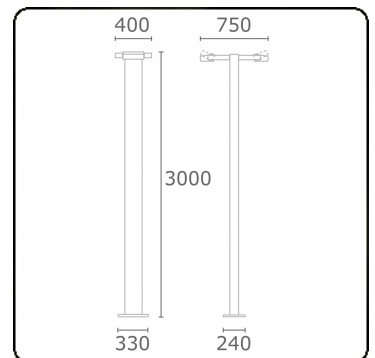

**Gardo-2**  
35.01294-9906

**Fixture details**

Mounting	Ground
Light emission	Direct
Fitting cover	Glass
Protection rate	IP 54
Housing	Aluminium
Finish	RAL 9006 white aluminium textured
Certificates	CE, ISO 9001

**Electric details**

Protection class	I
Supply	230V
Control gear box	Current driver

**Lamp details**

Lamptype	LED 4000K
Wattage	24W
Gross luminous flux	5120
Luminaire power	2x29W
Number	2
Lifetime LED module	L80/B10 = 50000h
Color tolerance	MacAdam 3
CRI	85

**Photometric details**

CIE Fluxcode	53 83 97 99 73
--------------	----------------

**Remarks**

including connection door with fuse - TC-D and LED with sandblasted glass, other light sources with clear glass