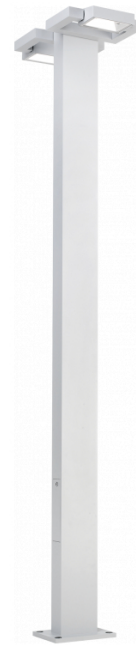

**Gardo-2**  
35.01294-9906

**Fixture details**

Mounting	Ground
Light emission	Direct
Fitting cover	Glass
Protection rate	IP 54
Housing	Aluminium
Finish	RAL 9006 white aluminium textured
Certificates	CE, ISO 9001

**Electric details**

Protection class	I
Supply	230V
Control gear box	Current driver

**Lamp details**

Lamptype	LED 4000K
Wattage	24W
Gross luminous flux	5120
Luminaire power	2x29W
Number	2
Lifetime LED module	L80/B10 = 50000h
Color tolerance	MacAdam 3
CRI	85

**Photometric details**

CIE Fluxcode	53 83 97 99 73
--------------	----------------

**Remarks**

including connection door with fuse - TC-D and LED with sandblasted glass, other light sources with clear glass