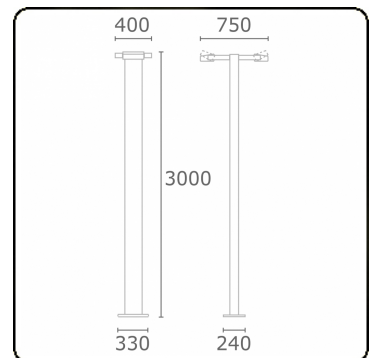

**Gardo-2**  
35.01293-9910

**Fixture details**

Mounting	Ground
Light emission	Direct
Fitting cover	Glass
Protection rate	IP 54
Housing	Aluminium
Finish	RAL 9016 traffic white textured
Certificates	CE, ISO 9001

**Electric details**

Protection class	I
Supply	230V
Control gear box	Current driver

**Lamp details**

Lamptype	LED 3000K
Wattage	24W
Gross luminous flux	4880
Luminaire power	2x29W
Number	2
Lifetime LED module	L80/B10 = 50000h
Color tolerance	MacAdam 3
CRI	85

**Photometric details**

CIE Fluxcode	53 83 97 99 73
--------------	----------------

**Remarks**

including connection door with fuse - TC-D and LED with sandblasted glass, other light sources with clear glass