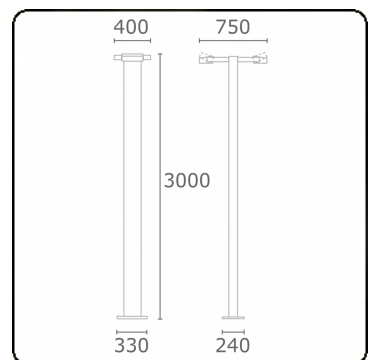

Gardo-2
35.01294-9910

Fixture details

Mounting	Ground
Light emission	Direct
Fitting cover	Glass
Protection rate	IP 54
Housing	Aluminium
Finish	RAL 9016 traffic white textured
Certificates	CE, ISO 9001

Electric details

Protection class	I
Supply	230V
Control gear box	Current driver

Lamp details

Lamptype	LED 4000K
Wattage	24W
Gross luminous flux	5120
Luminaire power	2x29W
Number	2
Lifetime LED module	L80/B10 = 50000h
Color tolerance	MacAdam 3
CRI	85

Photometric details

CIE Fluxcode	53 83 97 99 73

Remarks

including connection door with fuse - TC-D and LED with sandblasted glass, other light sources with clear glass

ENERGY

Verrijgbaar op aanvraag.

Disponible sur demande.

Available on request.

Auf Anfrage.

WXYZ
kWh/1000h

MULTILINE®

2019/2015