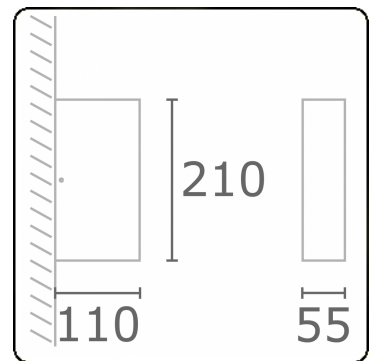

Linea
35.60729-9905

Fixture details

Light emission	Direct
Fitting cover	Glass
Protection rate	IP 65
Housing	Aluminium
Finish	RAL 9011 graphite black textured
Certificates	CE, ISO 9001

Electric details

Protection class	I
Supply	230V
Control gear box	Current driver

Lamp details

Lamptype	LED 3000K
Wattage	3W
Gross luminous flux	305
Luminaire power	6W
Number	1
Lifetime LED module	L80/B10 = 50000h
Color tolerance	MacAdam 3
CRI	85

Photometric details

CIE Fluxcode	73 94 99 100 79
--------------	-----------------