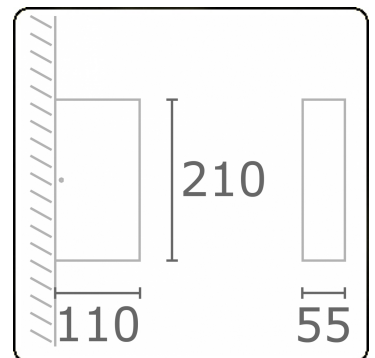

Linea
35.60729-9906

Fixture details

Light emission	Direct
Fitting cover	Glass
Protection rate	IP 65
Housing	Aluminium
Finish	RAL 9006 white aluminium textured
Certificates	CE, ISO 9001

Electric details

Protection class	I
Supply	230V
Control gear box	Current driver

Lamp details

Lamptype	LED 3000K
Wattage	3W
Gross luminous flux	305
Luminaire power	6W
Number	1
Lifetime LED module	L80/B10 = 50000h
Color tolerance	MacAdam 3
CRI	85

Photometric details

CIE Fluxcode	73 94 99 100 79
--------------	-----------------