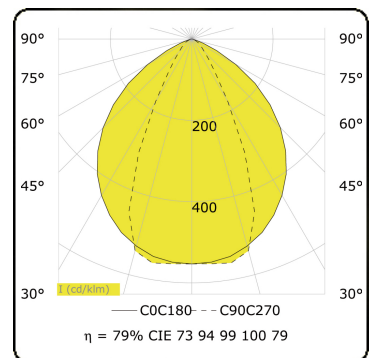

Linea
35.60729-9906

Fixture details

Light emission	Direct
Fitting cover	Glass
Protection rate	IP 65
Housing	Aluminium
Finish	RAL 9006 white aluminium textured
Certificates	CE, ISO 9001

Electric details

Protection class	I
Supply	230V
Control gear box	Current driver

Lamp details

Lamptype	LED 3000K
Wattage	3W
Gross luminous flux	305
Luminaire power	6W
Number	1
Lifetime LED module	L80/B10 = 50000h
Color tolerance	MacAdam 3
CRI	85

Photometric details

CIE Fluxcode	73 94 99 100 79
--------------	-----------------