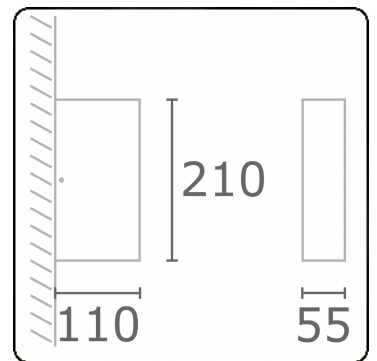

Linea
35.60729-9910

Fixture details

Light emission	Direct
Fitting cover	Glass
Protection rate	IP 65
Housing	Aluminium
Finish	RAL 9016 traffic white textured
Certificates	CE, ISO 9001

Electric details

Protection class	I
Supply	230V
Control gear box	Current driver

Lamp details

Lamptype	LED 3000K
Wattage	3W
Gross luminous flux	305
Luminaire power	6W
Number	1
Lifetime LED module	L80/B10 = 50000h
Color tolerance	MacAdam 3
CRI	85

Photometric details

CIE Fluxcode	73 94 99 100 79

Remarks

direct or indirect light output

ENERGY

A ▶
B ▶ Verkrijgbaar op aanvraag.
C ▶ Disponible sur demande.
D ▶
E ▶ Available on request.
F ▶ Auf Anfrage.
G ▶

WXYZ
kWh/1000h

MULTILINE® 2019/2015