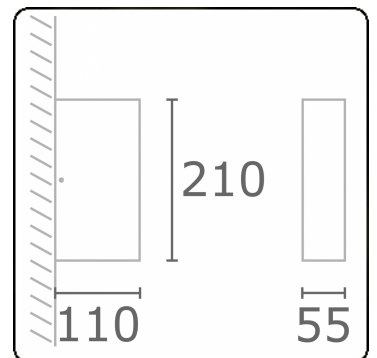

Photometric details

CIE Fluxcode	73 94 99 50 79

Remarks

direct/indirect light distribution

ENERGY

A
Verkrijgbaar op aanvraag.
B
Disponible sur demande.
C
D
Available on request.
E
F
Auf Anfrage.
G

WXYZ
kWh/1000h

MULTILINE® 2019/2015