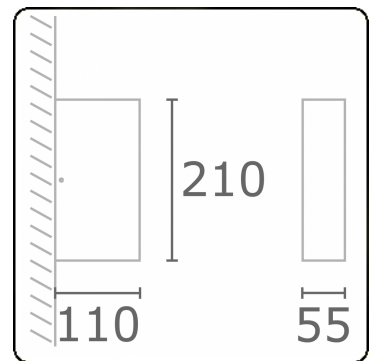

Photometric details

CIE Fluxcode	73 94 99 50 79

Remarks

direct/indirect light distribution

ENERGY

A ▶
B ▶ Verkrijgbaar op aanvraag.
C ▶ Disponible sur demande.
D ▶
E ▶ Available on request.
F ▶ Auf Anfrage.
G ▶

WXYZ
kWh/1000h

MULTILINE® 2019/2015