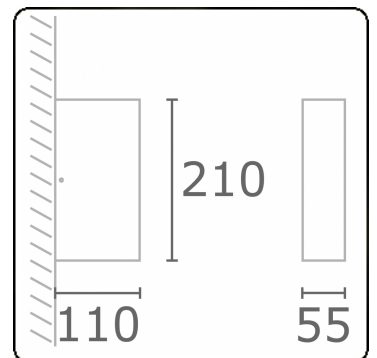

Photometric details

CIE Fluxcode	73 94 99 50 79

Remarks

direct/indirect light distribution

ENERGY

Verrijgbaar op aanvraag.

Disponible sur demande.

Available on request.

Auf Anfrage.

WXYZ
kWh/1000h

MULTILINE®

2019/2015