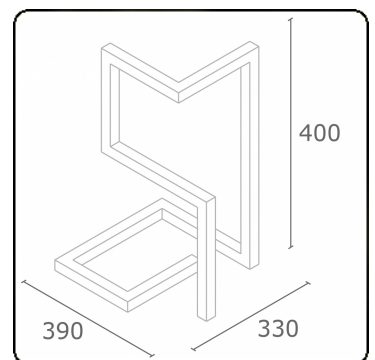

M1-E
35.14013-9905

Fixture details

Mounting	Ground
Light emission	Direct
Fitting cover	satin diffusor
Protection rate	IP 65
Housing	Aluminium
Finish	RAL 9011 graphite black textured
Certificates	CE, ISO 9001

Electric details

Protection class	I
Supply	230V
Control gear box	Current driver

Lamp details

Lamptype	LED 3000K
Wattage	14,4W
Gross luminous flux	1120
Luminaire power	15,8W
Number	1
Lifetime LED module	L80/B10 = 30000h
Color tolerance	MacAdam 3
CRI	80

Photometric details

CIE Fluxcode	49 80 96 100 66

ENERGY

Verrijgbaar op aanvraag.

Disponible sur demande.

Available on request.

Auf Anfrage.

WXYZ
kWh/1000h

MULTILINE®

2019/2015