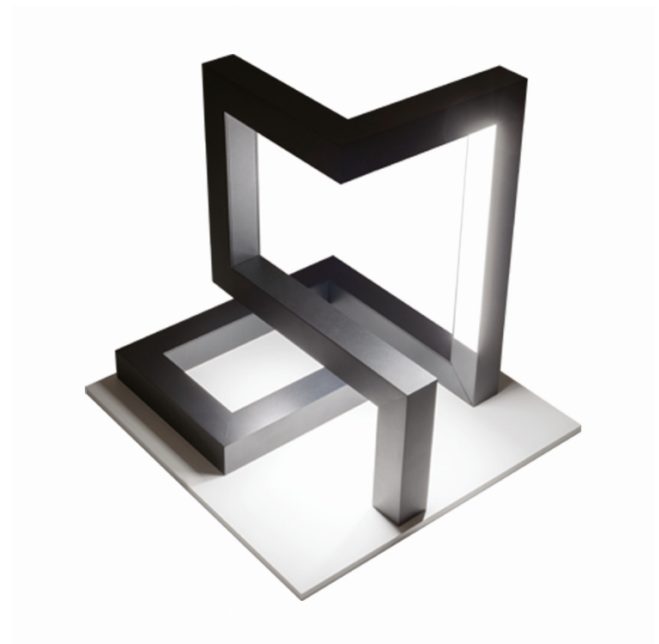

M1-E
35.14014-9905

Fixture details

Mounting	Ground
Light emission	Direct
Fitting cover	satin diffusor
Protection rate	IP 65
Housing	Aluminium
Finish	RAL 9011 graphite black textured
Certificates	CE, ISO 9001

Electric details

Protection class	I
Supply	230V
Control gear box	Current driver

Lamp details

Lamptype	LED 4000K
Wattage	14,4W
Gross luminous flux	1200
Luminaire power	15,8W
Number	1
Lifetime LED module	L80/B10 = 30000h
Color tolerance	MacAdam 3
CRI	80

Photometric details

CIE Fluxcode	49 80 96 100 66
--------------	-----------------

Dimensions

A	390 mm
B	400 mm
C	330 mm

ENERGY

Verrijgbaar op aanvraag.

Disponible sur demande.

Available on request.