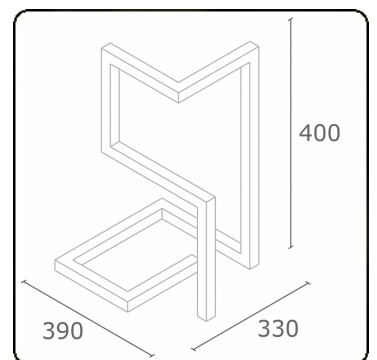

M1-E
35.14014-9905

Fixture details

Mounting	Ground
Light emission	Direct
Fitting cover	satin diffusor
Protection rate	IP 65
Housing	Aluminium
Finish	RAL 9011 graphite black textured
Certificates	CE, ISO 9001

Photometric details

CIE Fluxcode	49 80 96 100 66
--------------	-----------------

Dimensions

A	390 mm
B	400 mm
C	330 mm

ENERGY

Verrijgbaar op aanvraag.

Disponible sur demande.

Available on request.