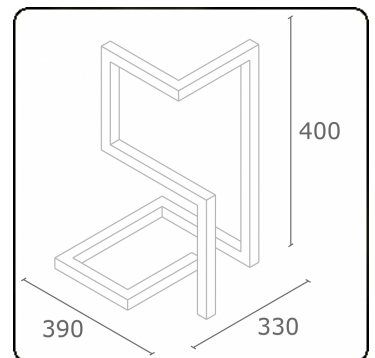

M1-E
35.14013-9906

Fixture details

Mounting	Ground
Light emission	Direct
Fitting cover	satin diffusor
Protection rate	IP 65
Housing	Aluminium
Finish	RAL 9006 white aluminium textured
Certificates	CE, ISO 9001

Electric details

Protection class	I
Supply	230V
Control gear box	Current driver

Lamp details

Lamptype	LED 3000K
Wattage	14,4W
Gross luminous flux	1120
Luminaire power	15,8W
Number	1
Lifetime LED module	L80/B10 = 30000h
Color tolerance	MacAdam 3
CRI	80

Photometric details

CIE Fluxcode	49 80 96 100 66

ENERGY

A
Verkrijgbaar op aanvraag.
 B
Disponible sur demande.
 C
 D
Available on request.
 E
 F
Auf Anfrage.
 G

WXYZ
kWh/1000h

MULTILINE® 2019/2015