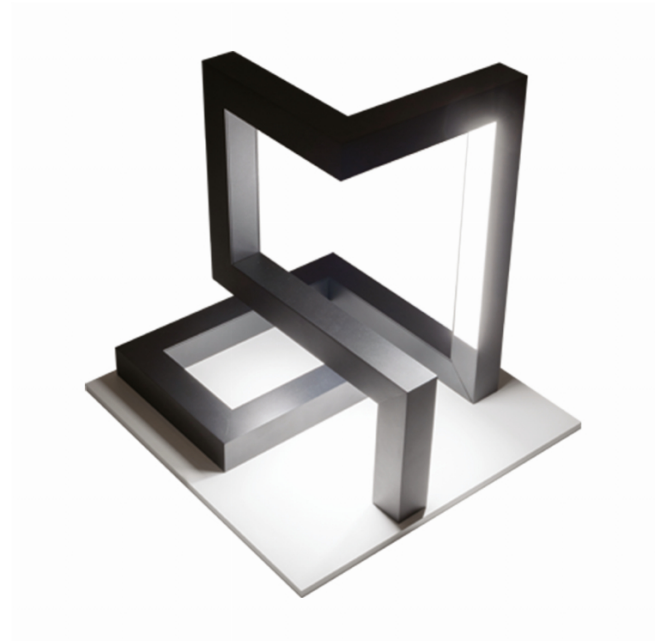

M1-E
35.14013-9906

Fixture details

Mounting	Ground
Light emission	Direct
Fitting cover	satin diffusor
Protection rate	IP 65
Housing	Aluminium
Finish	RAL 9006 white aluminium textured
Certificates	CE, ISO 9001

Electric details

Protection class	I
Supply	230V
Control gear box	Current driver

Lamp details

Lamptype	LED 3000K
Wattage	14,4W
Gross luminous flux	1120
Luminaire power	15,8W
Number	1
Lifetime LED module	L80/B10 = 30000h
Color tolerance	MacAdam 3
CRI	80

Photometric details

CIE Fluxcode	49 80 96 100 66

ENERGY

A
Verkrijgbaar op aanvraag.
 B
Disponible sur demande.
 C
 D
Available on request.
 E
 F
Auf Anfrage.
 G

WXYZ
kWh/1000h

MULTILINE® 2019/2015