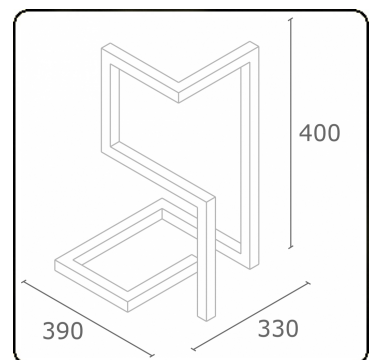

M1-E  
35.14014-9906

**Fixture details**

Mounting	Ground
Light emission	Direct
Fitting cover	satin diffusor
Protection rate	IP 65
Housing	Aluminium
Finish	RAL 9006 white aluminium textured
Certificates	CE, ISO 9001

**Photometric details**

CIE Fluxcode	49 80 96 100 66
--------------	-----------------

**Dimensions**

A	390 mm
B	400 mm
C	330 mm

**ENERGY**

Verrijgbaar op aanvraag.

Disponible sur demande.

Available on request.