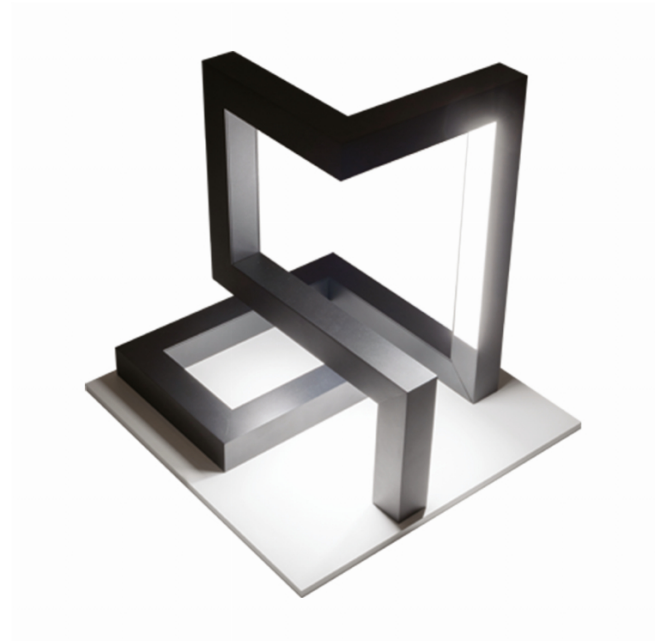

M1-E
35.14014-9906

Fixture details

Mounting	Ground
Light emission	Direct
Fitting cover	satin diffusor
Protection rate	IP 65
Housing	Aluminium
Finish	RAL 9006 white aluminium textured
Certificates	CE, ISO 9001

Electric details

Protection class	I
Supply	230V
Control gear box	Current driver

Lamp details

Lamptype	LED 4000K
Wattage	14,4W
Gross luminous flux	1200
Luminaire power	15,8W
Number	1
Lifetime LED module	L80/B10 = 30000h
Color tolerance	MacAdam 3
CRI	80

Photometric details

CIE Fluxcode	49 80 96 100 66
--------------	-----------------

Dimensions

A	390 mm
B	400 mm
C	330 mm

ENERGY

Verrijgbaar op aanvraag.

Disponible sur demande.

Available on request.