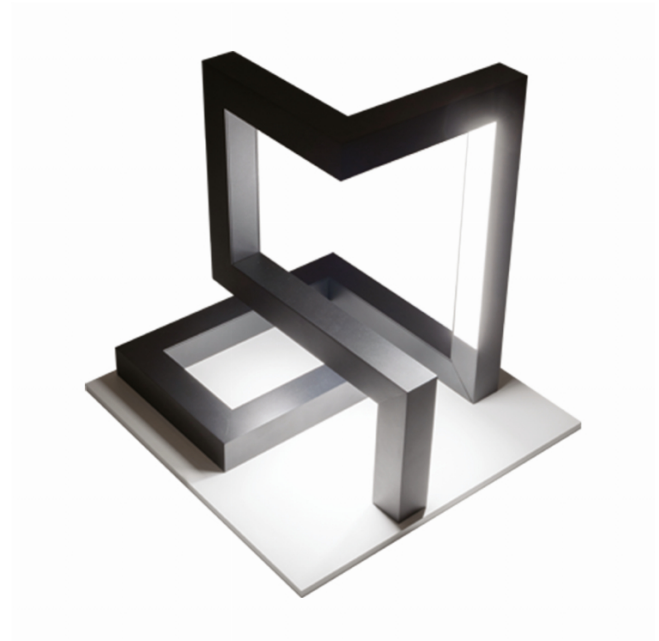

M1-E  
35.14014-9906

**Fixture details**

Mounting	Ground
Light emission	Direct
Fitting cover	satin diffusor
Protection rate	IP 65
Housing	Aluminium
Finish	RAL 9006 white aluminium textured
Certificates	CE, ISO 9001

**Electric details**

Protection class	I
Supply	230V
Control gear box	Current driver

**Lamp details**

Lamptype	LED 4000K
Wattage	14,4W
Gross luminous flux	1200
Luminaire power	15,8W
Number	1
Lifetime LED module	L80/B10 = 30000h
Color tolerance	MacAdam 3
CRI	80

**Photometric details**

CIE Fluxcode	49 80 96 100 66
--------------	-----------------

**Dimensions**

A	390 mm
B	400 mm
C	330 mm

**ENERGY**

Verrijgbaar op aanvraag.

Disponible sur demande.

Available on request.