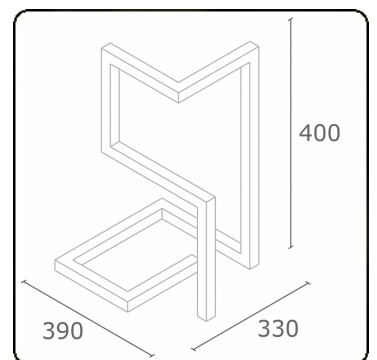

M1-E
35.14014-9906

Fixture details

Mounting	Ground
Light emission	Direct
Fitting cover	satin diffusor
Protection rate	IP 65
Housing	Aluminium
Finish	RAL 9006 white aluminium textured
Certificates	CE, ISO 9001

Photometric details

CIE Fluxcode	49 80 96 100 66
--------------	-----------------

Dimensions

A	390 mm
B	400 mm
C	330 mm

ENERGY

Verrijgbaar op aanvraag.

Disponible sur demande.

Available on request.