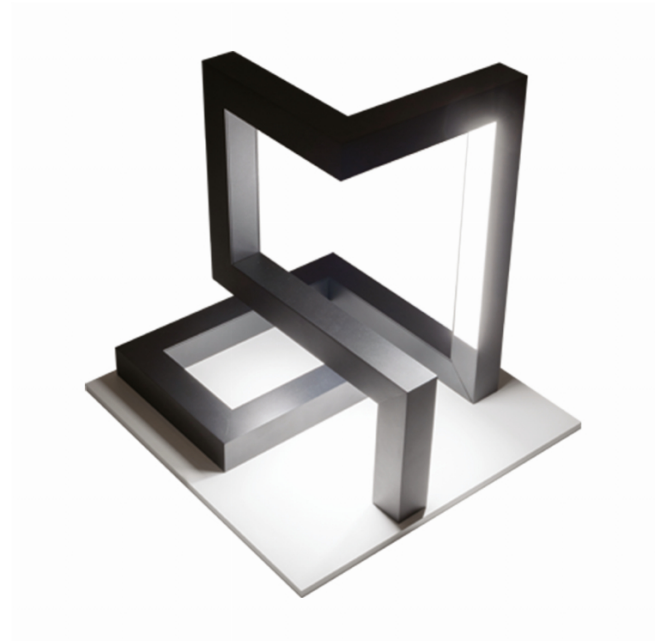

M1-E
35.14013-9910

Fixture details

Mounting	Ground
Light emission	Direct
Fitting cover	satin diffusor
Protection rate	IP 65
Housing	Aluminium
Finish	RAL 9016 traffic white textured
Certificates	CE, ISO 9001

Electric details

Protection class	I
Supply	230V
Control gear box	Current driver

Lamp details

Lamptype	LED 3000K
Wattage	14,4W
Gross luminous flux	1120
Luminaire power	15,8W
Number	1
Lifetime LED module	L80/B10 = 30000h
Color tolerance	MacAdam 3
CRI	80

Photometric details

CIE Fluxcode	49 80 96 100 66

ENERGY

Verrijgbaar op aanvraag.

Disponible sur demande.

Available on request.

Auf Anfrage.

WXYZ
kWh/1000h

MULTILINE® 2019/2015