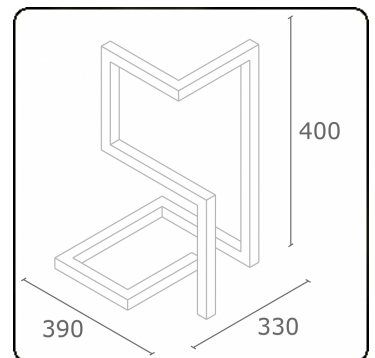

M1-E
35.14013-9910

Fixture details

Mounting	Ground
Light emission	Direct
Fitting cover	satin diffusor
Protection rate	IP 65
Housing	Aluminium
Finish	RAL 9016 traffic white textured
Certificates	CE, ISO 9001

Electric details

Protection class	I
Supply	230V
Control gear box	Current driver

Lamp details

Lamptype	LED 3000K
Wattage	14,4W
Gross luminous flux	1120
Luminaire power	15,8W
Number	1
Lifetime LED module	L80/B10 = 30000h
Color tolerance	MacAdam 3
CRI	80

Photometric details

CIE Fluxcode	49 80 96 100 66

ENERGY

Verrijgbaar op aanvraag.

Disponible sur demande.

Available on request.

Auf Anfrage.

WXYZ
kWh/1000h

MULTILINE® 2019/2015