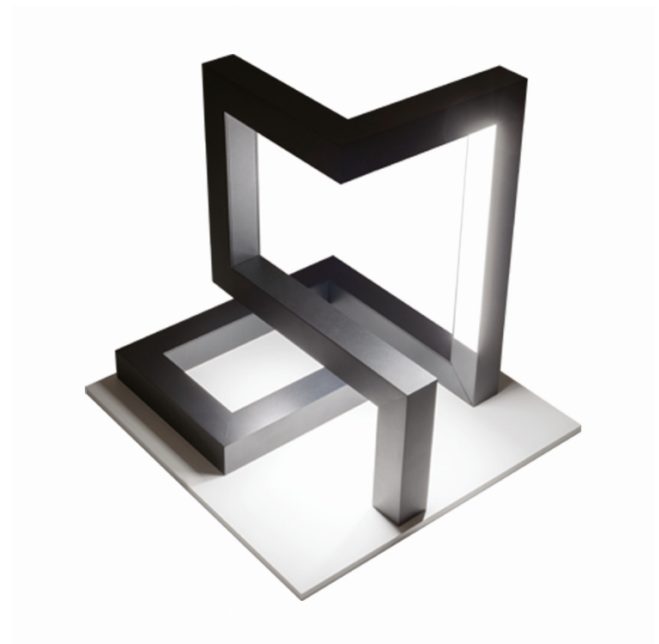

**M1-E**  
**35.14014-9910**

**Fixture details**

Mounting	Ground
Light emission	Direct
Fitting cover	satin diffusor
Protection rate	IP 65
Housing	Aluminium
Finish	RAL 9016 traffic white textured
Certificates	CE, ISO 9001

**Electric details**

Protection class	I
Supply	230V
Control gear box	Current driver

**Lamp details**

Lamptype	LED 4000K
Wattage	14,4W
Gross luminous flux	1200
Luminaire power	15,8W
Number	1
Lifetime LED module	L80/B10 = 30000h
Color tolerance	MacAdam 3
CRI	80

**Photometric details**

CIE Fluxcode	49 80 96 100 66
--------------	-----------------

**Dimensions**

A	390 mm
B	400 mm
C	330 mm

**ENERGY**

Verrijgbaar op aanvraag.

Disponible sur demande.

Available on request.