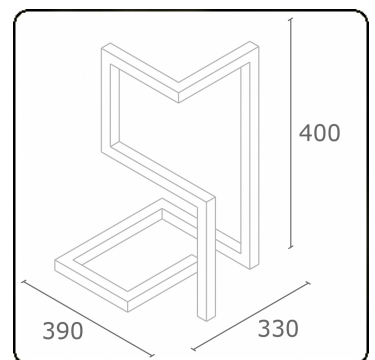

**M1-E**  
**35.14014-9910**

**Fixture details**

Mounting	Ground
Light emission	Direct
Fitting cover	satin diffusor
Protection rate	IP 65
Housing	Aluminium
Finish	RAL 9016 traffic white textured
Certificates	CE, ISO 9001

**Photometric details**

CIE Fluxcode	49 80 96 100 66
--------------	-----------------

**Dimensions**

A	390 mm
B	400 mm
C	330 mm

**ENERGY**

Verrijgbaar op aanvraag.

Disponible sur demande.

Available on request.