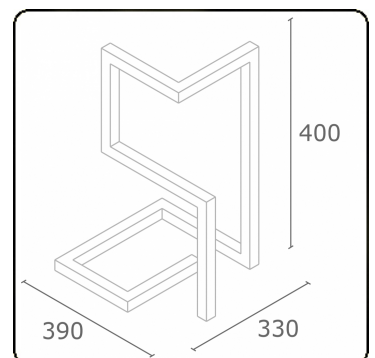

**M1-E**  
**35.14014-9910**

**Fixture details**

Mounting	Ground
Light emission	Direct
Fitting cover	satin diffusor
Protection rate	IP 65
Housing	Aluminium
Finish	RAL 9016 traffic white textured
Certificates	CE, ISO 9001

**Photometric details**

CIE Fluxcode	49 80 96 100 66
--------------	-----------------

**Dimensions**

A	390 mm
B	400 mm
C	330 mm

**ENERGY**

Verrijgbaar op aanvraag.

Disponible sur demande.

Available on request.