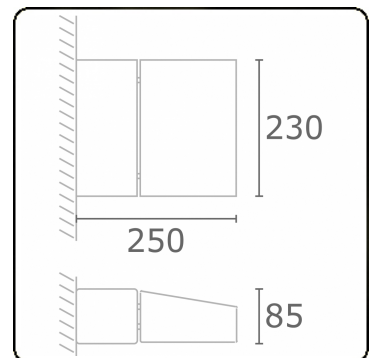

Photometric details

CIE Fluxcode	53 83 97 99 73

Remarks

direct light output

ENERGY

Verkrijgbaar op aanvraag.

Disponible sur demande.

Available on request.

Auf Anfrage.

WXYZ
kWh/1000h

MULTILINE®

2019/2015