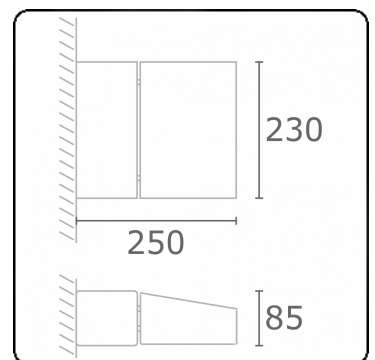

Photometric details

CIE Fluxcode	53 83 97 99 73

Remarks

direct light output

ENERGY

Verkrijgbaar op aanvraag.

Disponible sur demande.

Available on request.

Auf Anfrage.

WXYZ
kWh/1000h

MULTILINE® 2019/2015