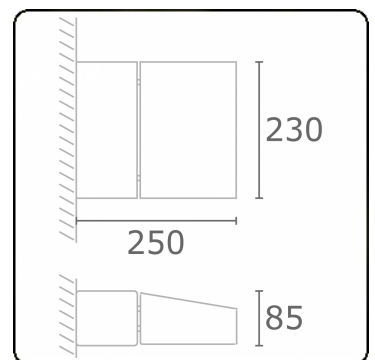

Photometric details

CIE Fluxcode	53 83 97 99 73

Remarks

direct light output

ENERGY

Verrijgbaar op aanvraag.

Disponible sur demande.

Available on request.

Auf Anfrage.

WXYZ
kWh/1000h

MULTILINE®

2019/2015