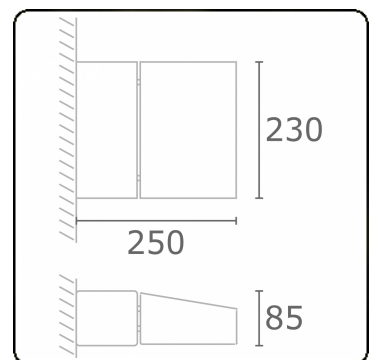

Photometric details

CIE Fluxcode	53 83 97 99 73

Remarks

direct light output

ENERGY

A ▶
B ▶ Verkrijgbaar op aanvraag.
C ▶ Disponible sur demande.
D ▶
E ▶ Available on request.
F ▶ Auf Anfrage.
G ▶

WXYZ
kWh/1000h

MULTILINE® 2019/2015